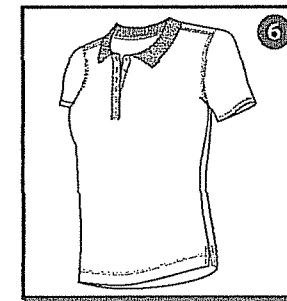

2 Zippered Hooded Sweatshirt

• 8 oz. 50/50 Cotton/Poly Fleece
 Color: White, Lt. Blue, Navy, Royal
 Left Chest Embroidery: Blue Thread on White, Lt. Blue
 White Thread on Navy, Royal
 Sizes: S, M, L, XL, 2XL, 3XL
 Price: S-XL \$30.00, 2XL-\$36.00, 3XL-\$38.00

3 Hooded Sweatshirt

• 8 oz. 50/50 Cotton/Poly Fleece
 Color: White, Lt. Blue, Navy, Royal
 Left Chest Embroidery: Blue Thread on White, Lt. Blue
 White Thread on Navy, Royal
 Sizes: S, M, L, XL, 2XL, 3XL
 Price: S-XL \$30.00, 2XL-\$35.00, 3XL-\$35.00

4 Crewneck Sweatshirt

• 8 oz. 50/50 Cotton/Poly Fleece
 Color: White, Lt. Blue, Navy, Royal
 Left Chest Embroidery: Blue Thread on White, Lt. Blue
 White Thread on Navy, Royal
 Sizes: S, M, L, XL, 2XL, 3XL
 Price: S-XL-\$20.00, 2XL-3XL-\$22.00

5 Ladies Cool-N- Dry Polo

• 100% Polyester, Relaxed Fit, Moisture Wicking
 Color: Carolina Blue, Navy, White
 Left Chest Embroidery: White thread on Carolina Blue
 and Navy, Blue Thread on White
 Sizes: S, M, L, XL, 2XL, 3XL
 Price: S-XL \$30.00, 2XL-\$32.00, 3XL-\$34.00