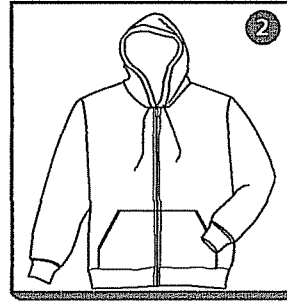

Catholic Girls School T-Shirt and Sweatshirts

1 Long Sleeve Ladies Cut T-shirt

• 100% Cotton
 Color: White, Lt. Blue, Navy
 Left Chest Embroidery: Blue
 Sizes: S, M, L, XL, 2XL, 3XL
 Price: S-XL-\$20.00, 2XL-3XL-\$24.00

2 Zippered Hooded Sweatshirt

• 8 oz. 50/50 Cotton/Poly Fleece
 Color: White, Lt. Blue, Navy, Royal
 Left Chest Embroidery: Blue Thread on White, Lt. Blue
 White Thread on Navy, Royal
 Sizes: S, M, L, XL, 2XL, 3XL
 Price: S-XL \$30.00, 2XL-\$36.00, 3XL-\$38.00

3 Hooded Sweatshirt

• 8 oz. 50/50 Cotton/Poly Fleece
 Color: White, Lt. Blue, Navy, Royal
 Left Chest Embroidery: Blue Thread on White, Lt. Blue
 White Thread on Navy, Royal
 Sizes: S, M, L, XL, 2XL, 3XL
 Price: S-XL \$30.00, 2XL-\$35.00, 3XL-\$35.00