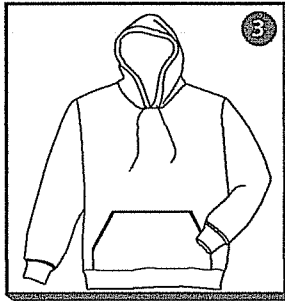

Catholic Girls School T-Shirt and Sweatshirts

1 Long Sleeve Ladies Cut T-shirt

• 100% Cotton
 Color: White, Lt. Blue, Navy
 Left Chest Embroidery: Blue
 Sizes: S, M, L, XL, 2XL, 3XL
 Price: S-XL-\$20.00, 2XL-3XL-\$24.00

2 Zippered Hooded Sweatshirt

• 8 oz. 50/50 Cotton/Poly Fleece
 Color: White, Lt. Blue, Navy, Royal
 Left Chest Embroidery: Blue Thread on White, Lt. Blue
 White Thread on Navy, Royal
 Sizes: S, M, L, XL, 2XL, 3XL
 Price: S-XL \$30.00, 2XL-\$36.00, 3XL-\$38.00

3 Hooded Sweatshirt

• 8 oz. 50/50 Cotton/Poly Fleece
 Color: White, Lt. Blue, Navy, Royal
 Left Chest Embroidery: Blue Thread on White, Lt. Blue
 White Thread on Navy, Royal
 Sizes: S, M, L, XL, 2XL, 3XL
 Price: S-XL \$30.00, 2XL-\$35.00, 3XL-\$35.00