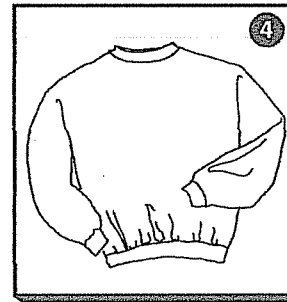

Catholic Girls School T-Shirt and Sweatshirts

1 Long Sleeve Ladies Cut T-shirt

• 100% Cotton
 Color: White, Lt. Blue, Navy
 Left Chest Embroidery: Blue
 Sizes: S, M, L, XL, 2XL, 3XL
 Price: S-XL-\$20.00, 2XL-3XL-\$24.00

2 Zippered Hooded Sweatshirt

• 8 oz. 50/50 Cotton/Poly Fleece
 Color: White, Lt. Blue, Navy, Royal
 Left Chest Embroidery: Blue Thread on White, Lt. Blue
 White Thread on Navy, Royal
 Sizes: S, M, L, XL, 2XL, 3XL
 Price: S-XL \$30.00, 2XL-\$36.00, 3XL-\$38.00

3 Hooded Sweatshirt

• 8 oz. 50/50 Cotton/Poly Fleece
 Color: White, Lt. Blue, Navy, Royal
 Left Chest Embroidery: Blue Thread on White, Lt. Blue
 White Thread on Navy, Royal
 Sizes: S, M, L, XL, 2XL, 3XL
 Price: S-XL \$30.00, 2XL-\$35.00, 3XL-\$35.00